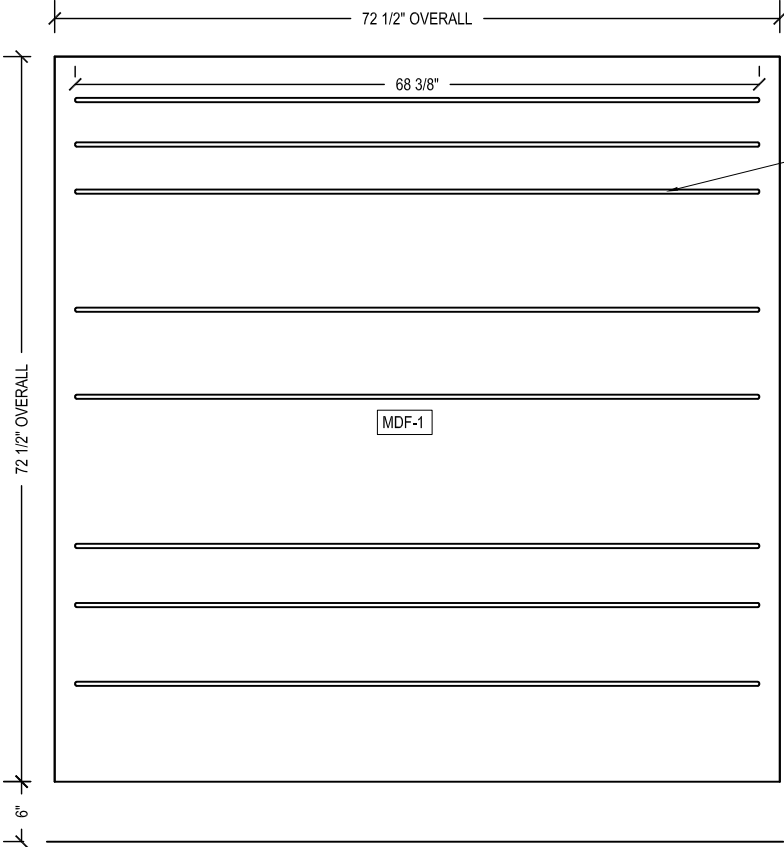

3 ELEVATION
SCALE: 5/8" - 1'-0"