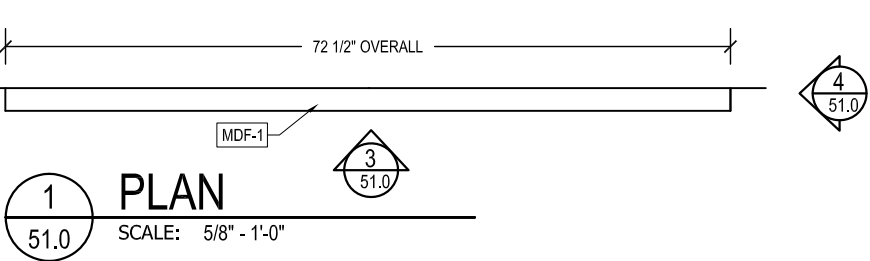

LEGEND

POWER/DATA LOCATIONS.
OPTION TO USE AN ELECTRICAL STUB UP OR FLOOR BOX TO BE
DETERMINED BY ARCHITECT AND OWNER, UNLESS OTHERWISE
NOTED

2020 Ring Road
Pontiac, MI 48341
www.imbranded.com

AUDI
WE3 LARGE WALL DISPLAY

ISSUED:

DATE:	BY:	REVISION

PROJECT # _____
PM: _____
DRAWN BY: AS
CHECKED BY: _____
DATE: 05/01/18

SHEET #

51.0

1 PLAN
SCALE: 5/8" - 1'-0"