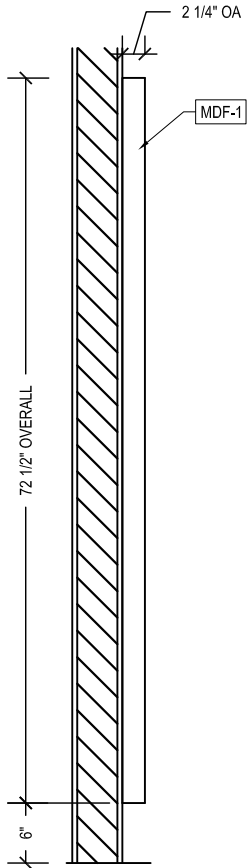

2 ELEVATION
SCALE: 5/8" - 1'-0"