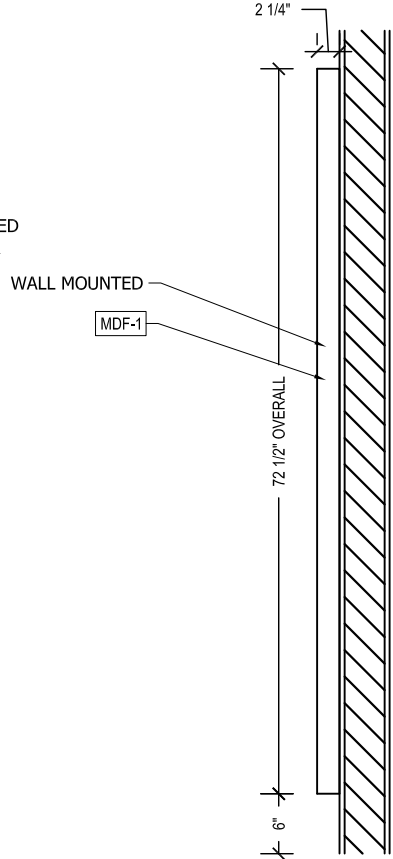

VISPLAY SYSTEM
AVAILABLE ACCESSORY
OPTIONS TO BE DISCUSSED
WITH PROJECT MANAGER

4 ELEVATION
SCALE: 5/8" - 1'-0"