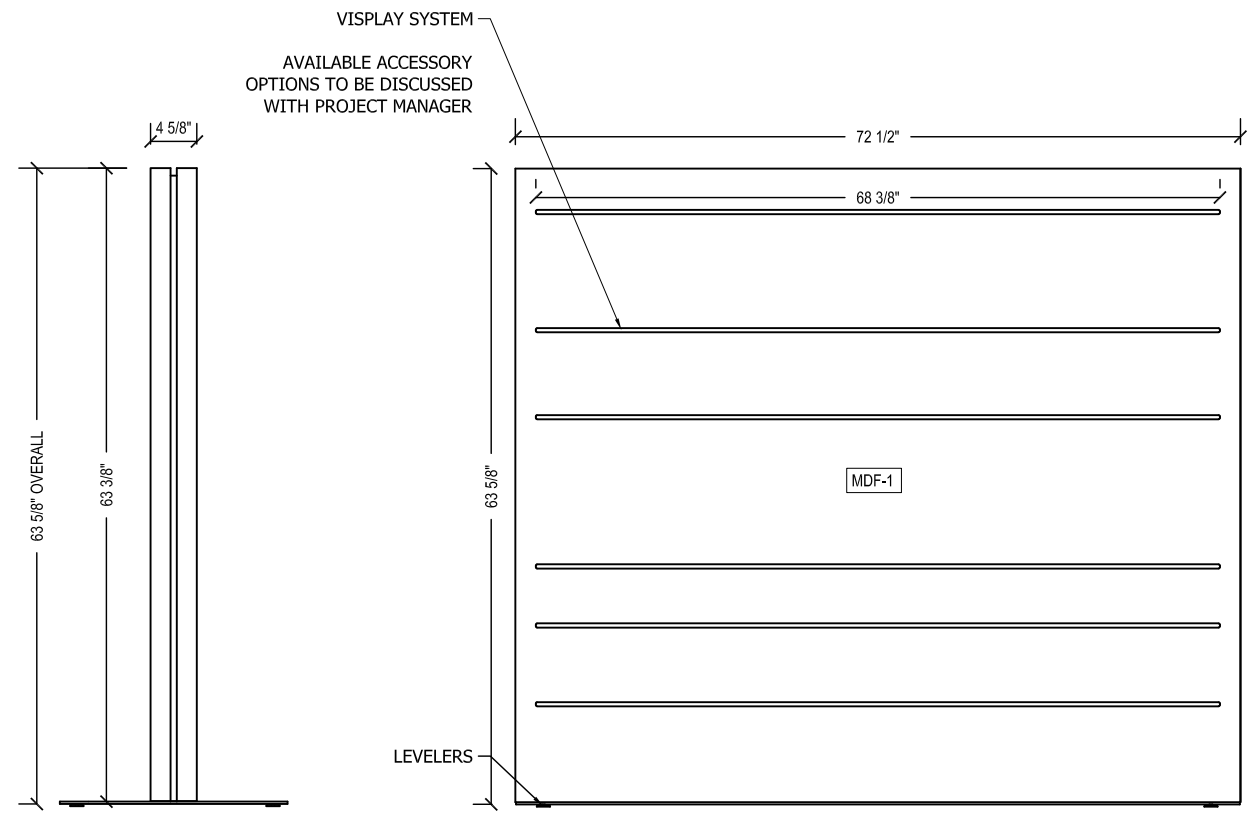

AUDI
WE4 LARGE DISPLAY
FREESTANDING

2 ELEVATION
SCALE: 5/8" - 1'-0"

3 ELEVATION
SCALE: 5/8" - 1'-0"

ISSUED:

DATE:	BY:	REVISION

PROJECT # _____
PM: _____
DRAWN BY: AS
CHECKED BY: _____
DATE: 05/01/18

SHEET #
52.0