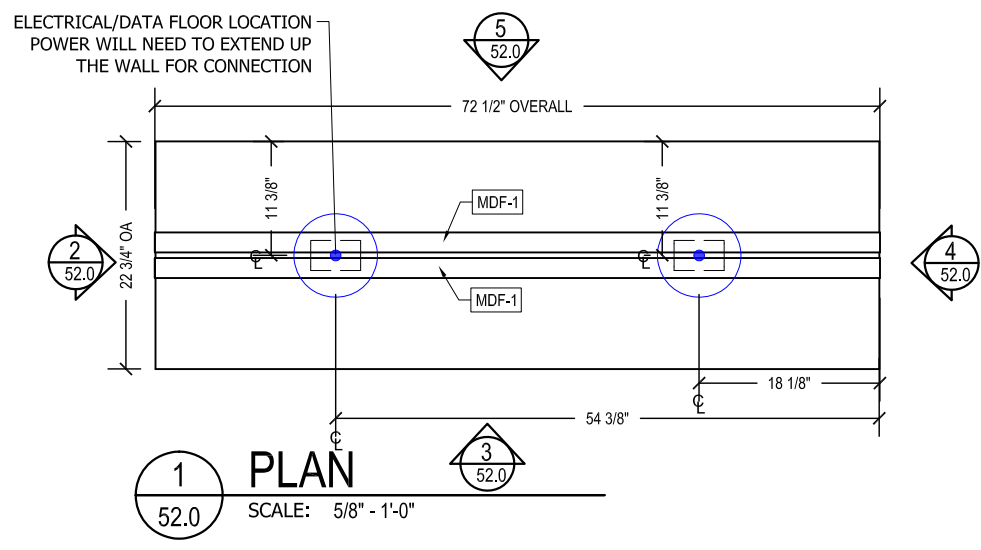

[Drawing name: X:\AUDI\AUDI of AMERICA (AOA)\Elements--Rev1\WE4\Engineers\DWG\52.0 -- WE-4 -- Overview REV3.dwg]
[Time: 8:33am]
[Date: 05/01/18]

LEGEND

POWER/DATA LOCATIONS.
OPTION TO USE AN ELECTRICAL STUB UP OR FLOOR BOX TO BE
DETERMINED BY ARCHITECT AND OWNER, UNLESS OTHERWISE
NOTED

2020 Ring Road
Pontiac, MI 48341
www.imbranded.com