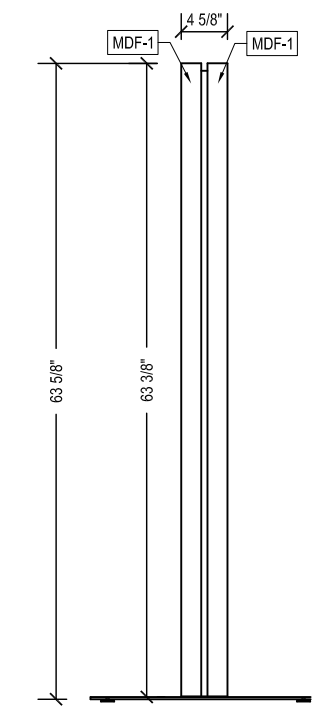

AUDI
WE4 LARGE DISPLAY
FREESTANDING

4 ELEVATION
SCALE: 5/8" - 1'-0"

ISSUED:

DATE:	BY:	REVISION

PROJECT # _____
PM: _____
DRAWN BY: AS
CHECKED BY: _____
DATE: 05/01/18

SHEET #
52.0